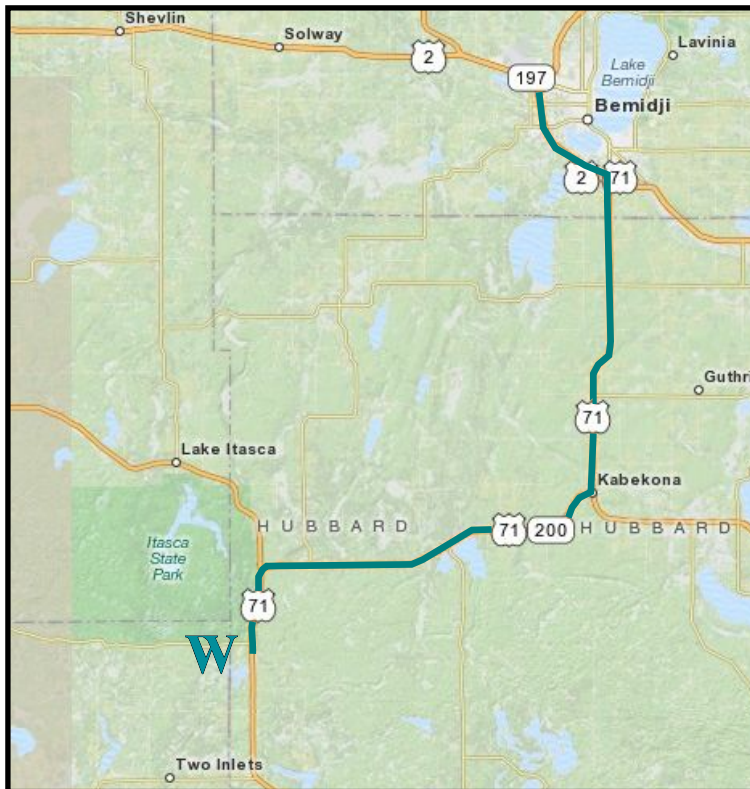

# Directions to Flying W Gardens Landscape and Garden Center

## From Park Rapids:

At the intersection of US 34 and US 71, go North on US 71 for 16.5 miles. Flying W Gardens is located along US 71. Left hand side of road.

## From Bemidji:

From Bemidji take MN 197 (Bemidji Ave) south, MN 197 will turn into US 71. Continue on US 71 south for 32 miles. Flying W Gardens is located along US 71. Right hand side of road.