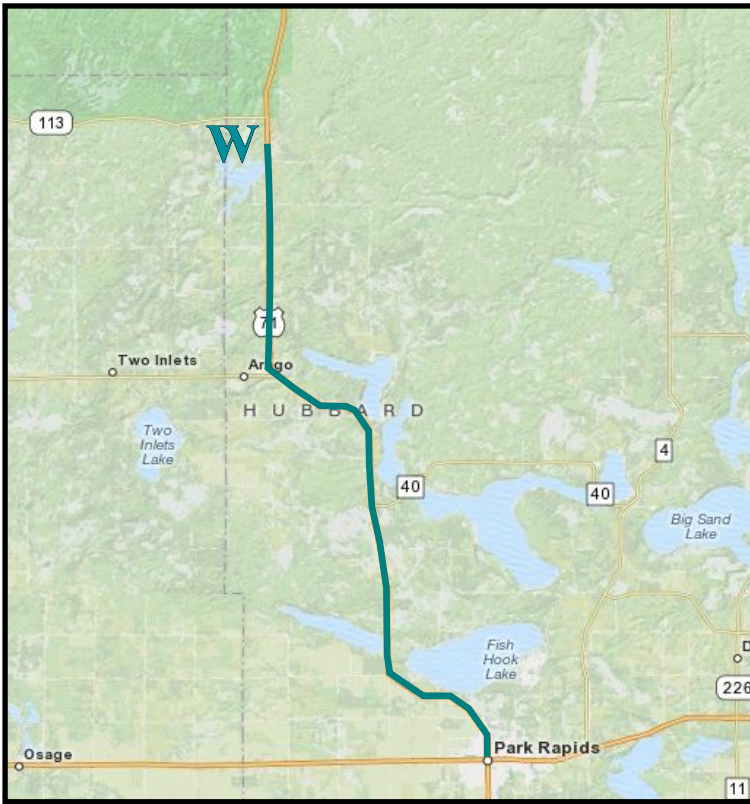

# Directions to Flying W Gardens Landscape and Garden Center

## From Park Rapids:

At the intersection of US 34 and US 71, go North on US 71 for 16.5 miles. Flying W Gardens is located along US 71. Left hand side of road.

## From Bemidji:

From Bemidji take MN 197 (Bemidji Ave) south, MN 197 will turn into US 71. Continue on US 71 south for 32 miles. Flying W Gardens is located along US 71. Right hand side of road.